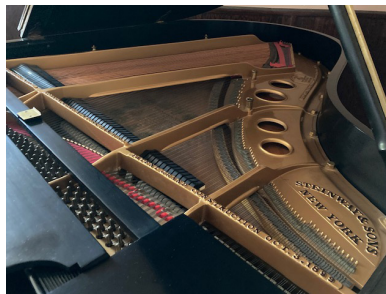

# SALE

STEINWAY PIANO

Model A3, 6' 4-1/2" rebuilt, newer strings and hammers.  
Rare, beautiful condition, ivory keys.

\$20,000, including custom Steinway cover, dolly, and lock.  
Located in Alhambra.

Contact: [chall@cherylhallpianostudio.com](mailto:chall@cherylhallpianostudio.com)  
213.229.8909 (leave message on this landline)