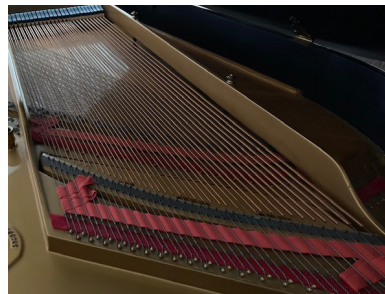

# SALE

STEINWAY PIANO

Model A3, 6' 4-1/2" rebuilt, newer strings and hammers.  
Rare, beautiful condition, ivory keys.

\$20,000, including custom Steinway cover, dolly, and lock.  
Located in Alhambra.

Contact: [chall@cherylhallpianostudio.com](mailto:chall@cherylhallpianostudio.com)  
213.229.8909 (leave message on this landline)